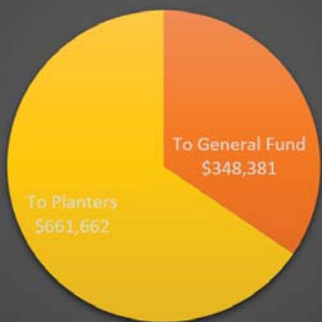

given for church plants and Kairos Central operations

MOVED ON SITE

- Chaffins - Mesa, AZ
- Kings - Seattle, WA
- Raines & Brimberry - Torrance, CA

HANDED OFF LEADERSHIP

- Kainos (PA)
- Renovo (WA)

STARTED PREVIEW SERVICES

- Pacific Crest (WA)

LAUNCHED

- The Vine (WA)
- The Feast (RI)

Donations in 2015

Spending in 2015

General Fund Sources

Number of Donors to General Fund

CELEBRATING 10 YEARS!