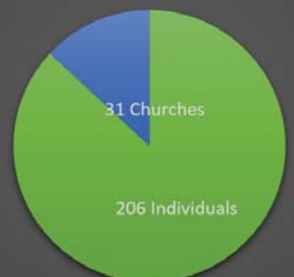

- Pacific Crest (WA)

LAUNCHED

- The Vine (WA)
- The Feast (RI)

Donations in 2015

Spending in 2015

General Fund Sources

Number of Donors to General Fund

CELEBRATING 10 YEARS!